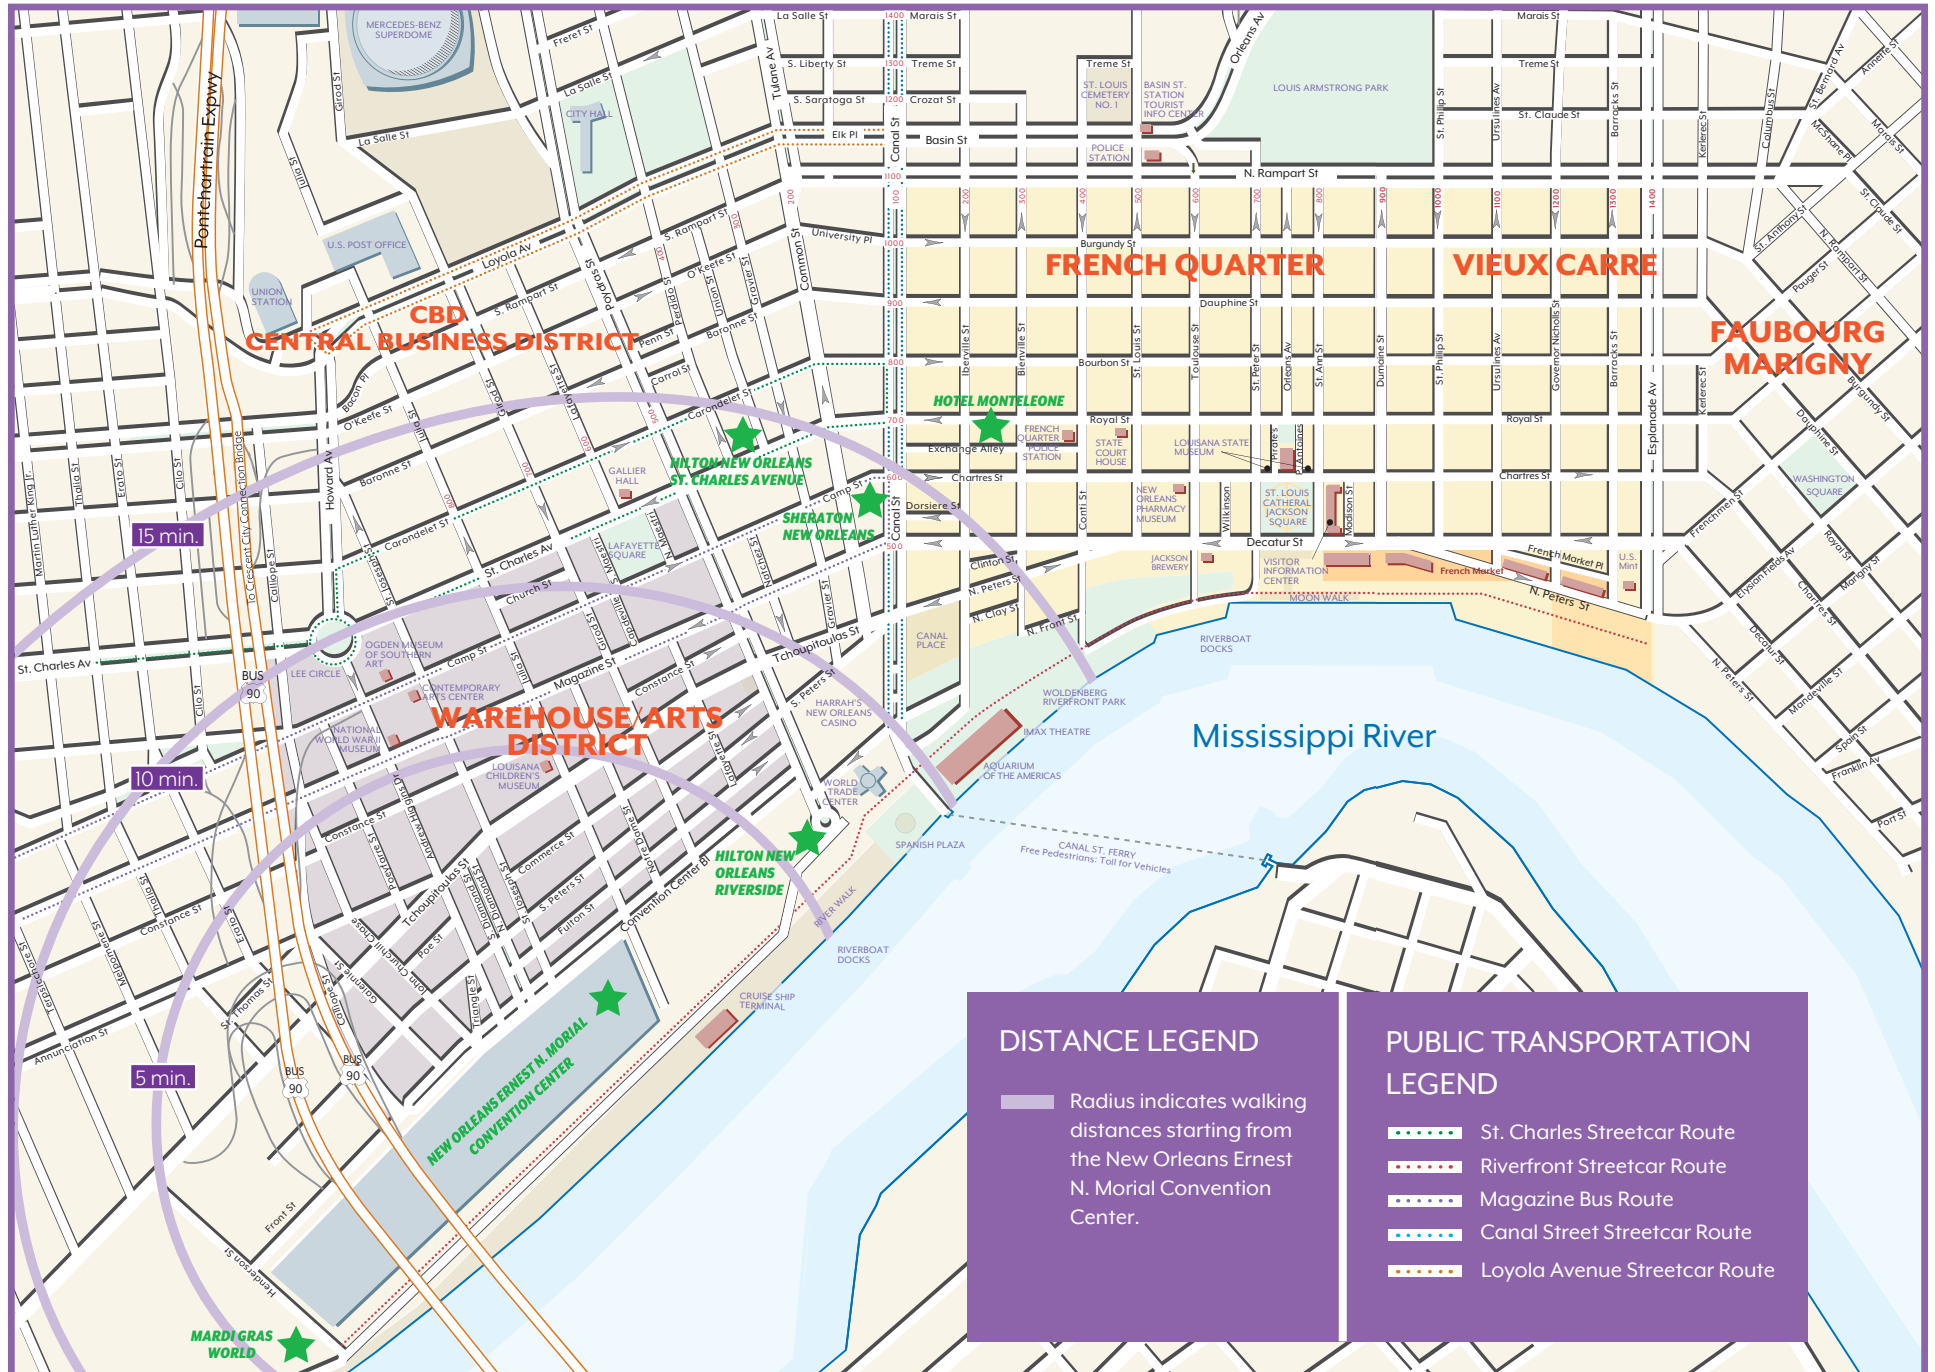

DOWNTOWN NEW ORLEANS WALKING MAP

DISTANCE LEGEND

Radius indicates walking distances starting from the New Orleans Ernest N. Morial Convention Center.

PUBLIC TRANSPORTATION LEGEND

- ⋯ St. Charles Streetcar Route
- ⋯ Riverfront Streetcar Route
- ⋯ Magazine Bus Route
- ⋯ Canal Street Streetcar Route
- ⋯ Loyola Avenue Streetcar Route